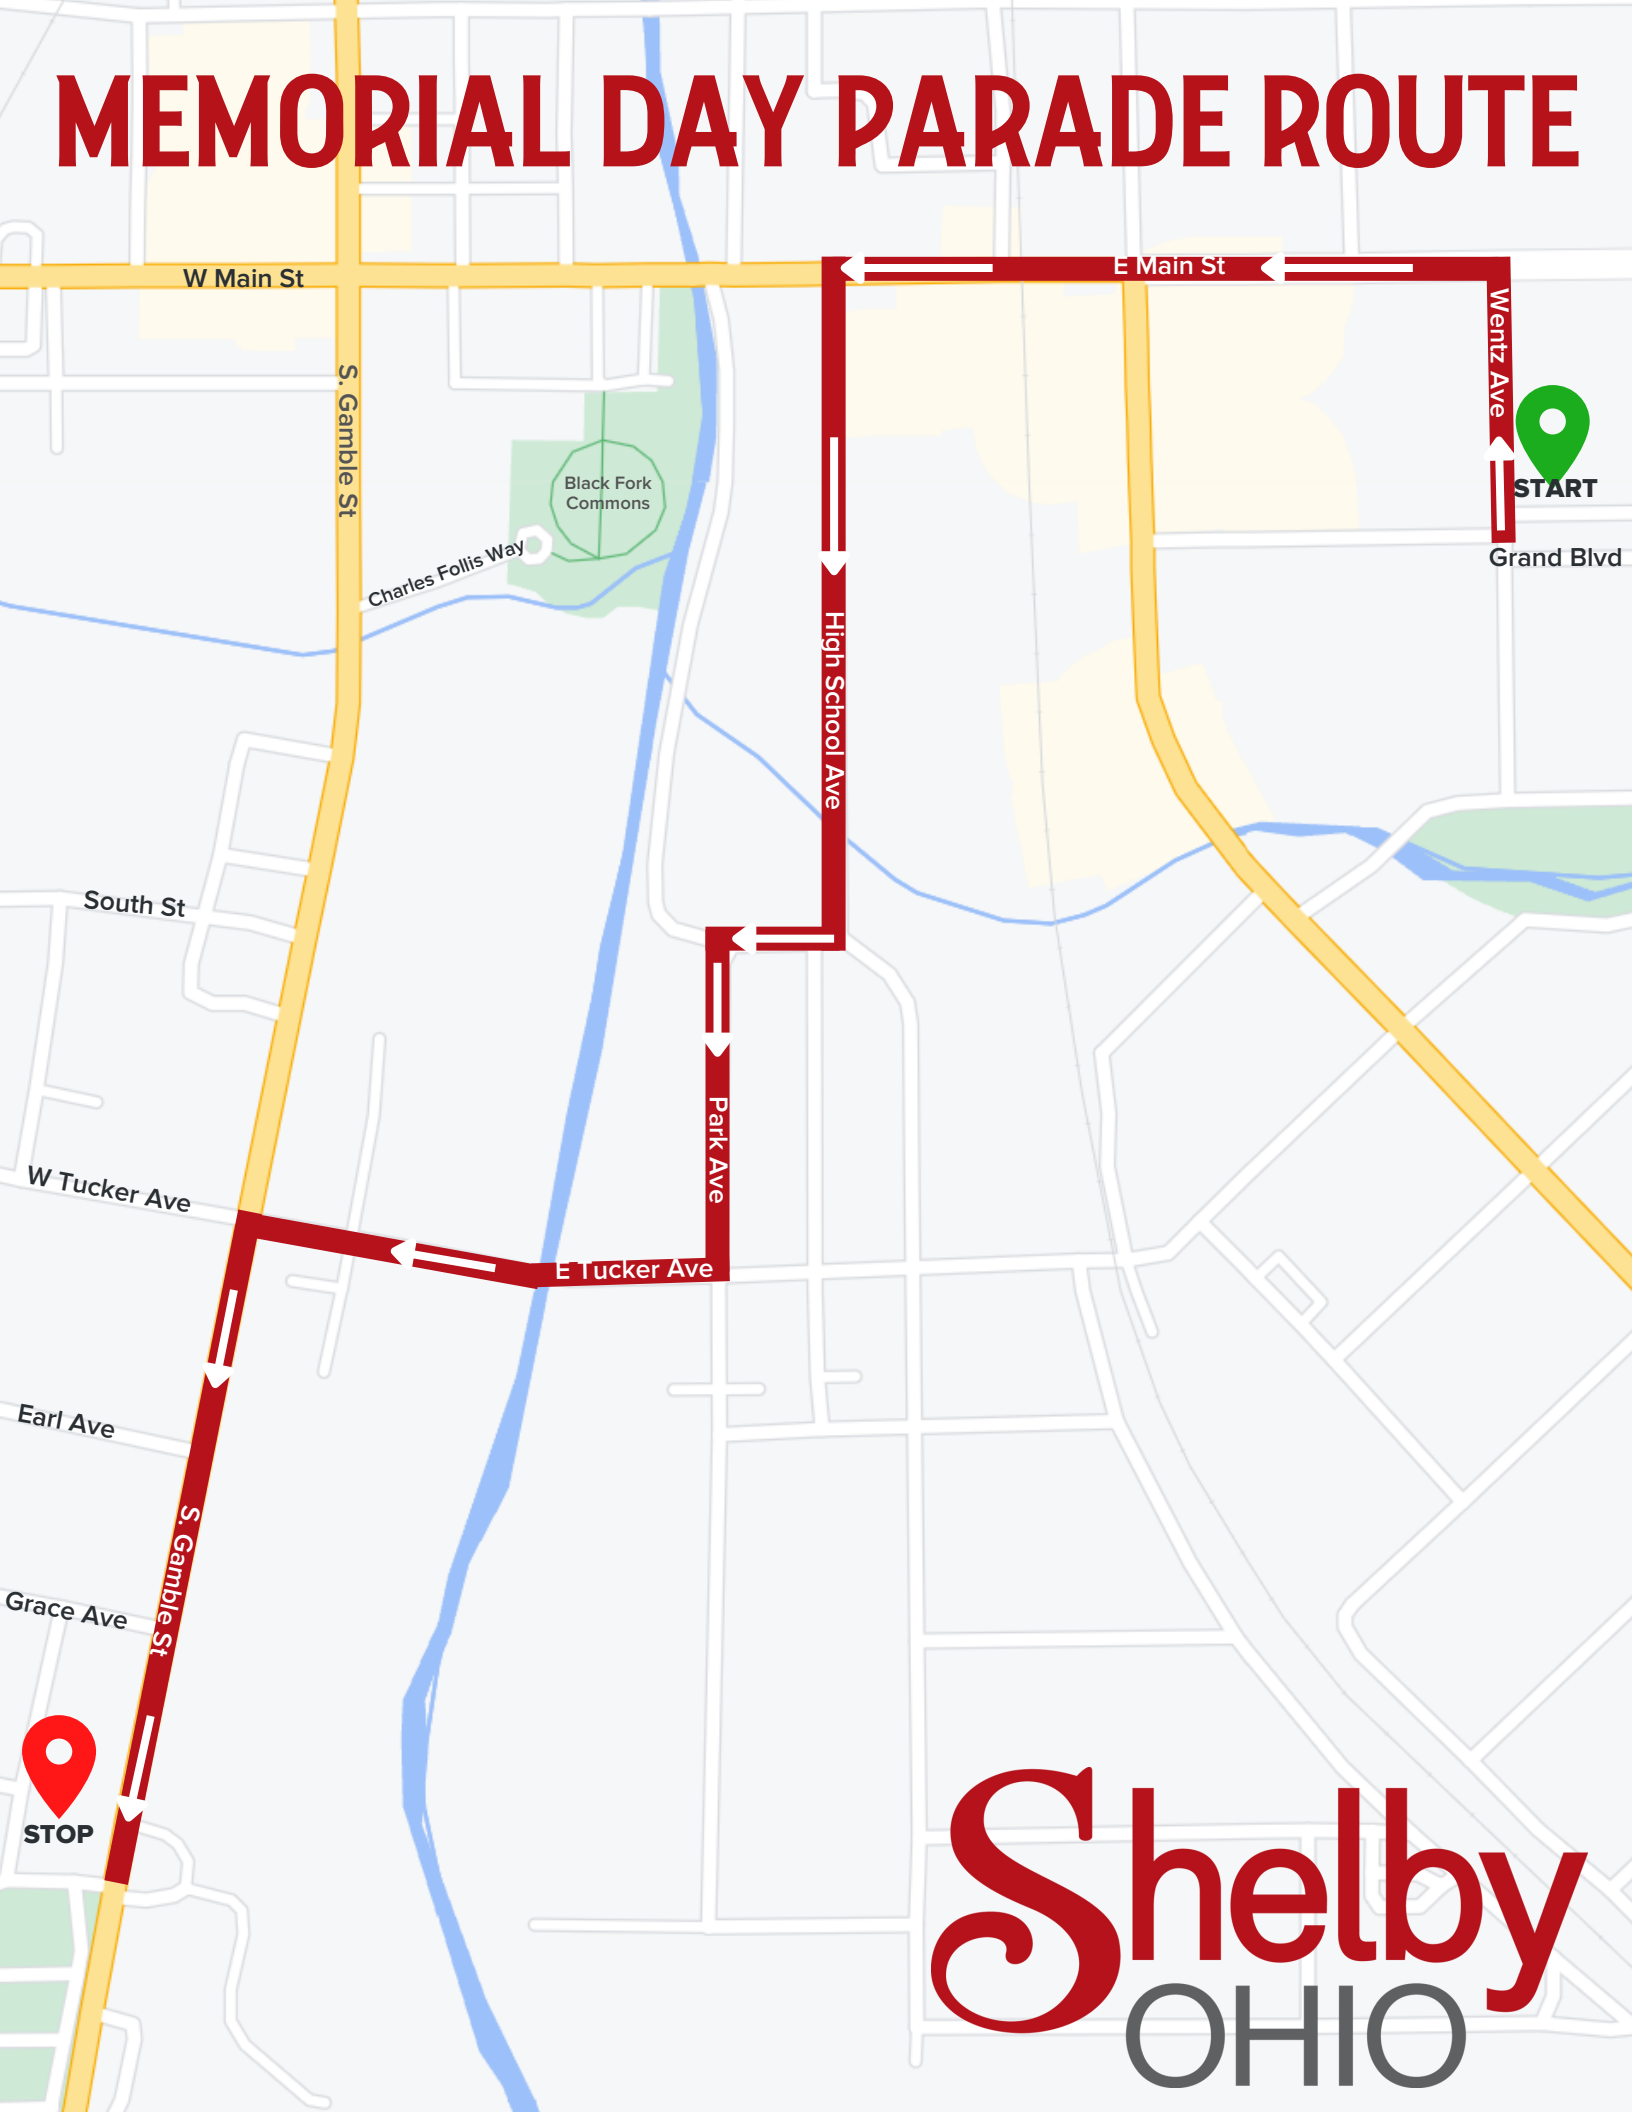

MEMORIAL DAY PARADE ROUTE

Shelby
OHIO