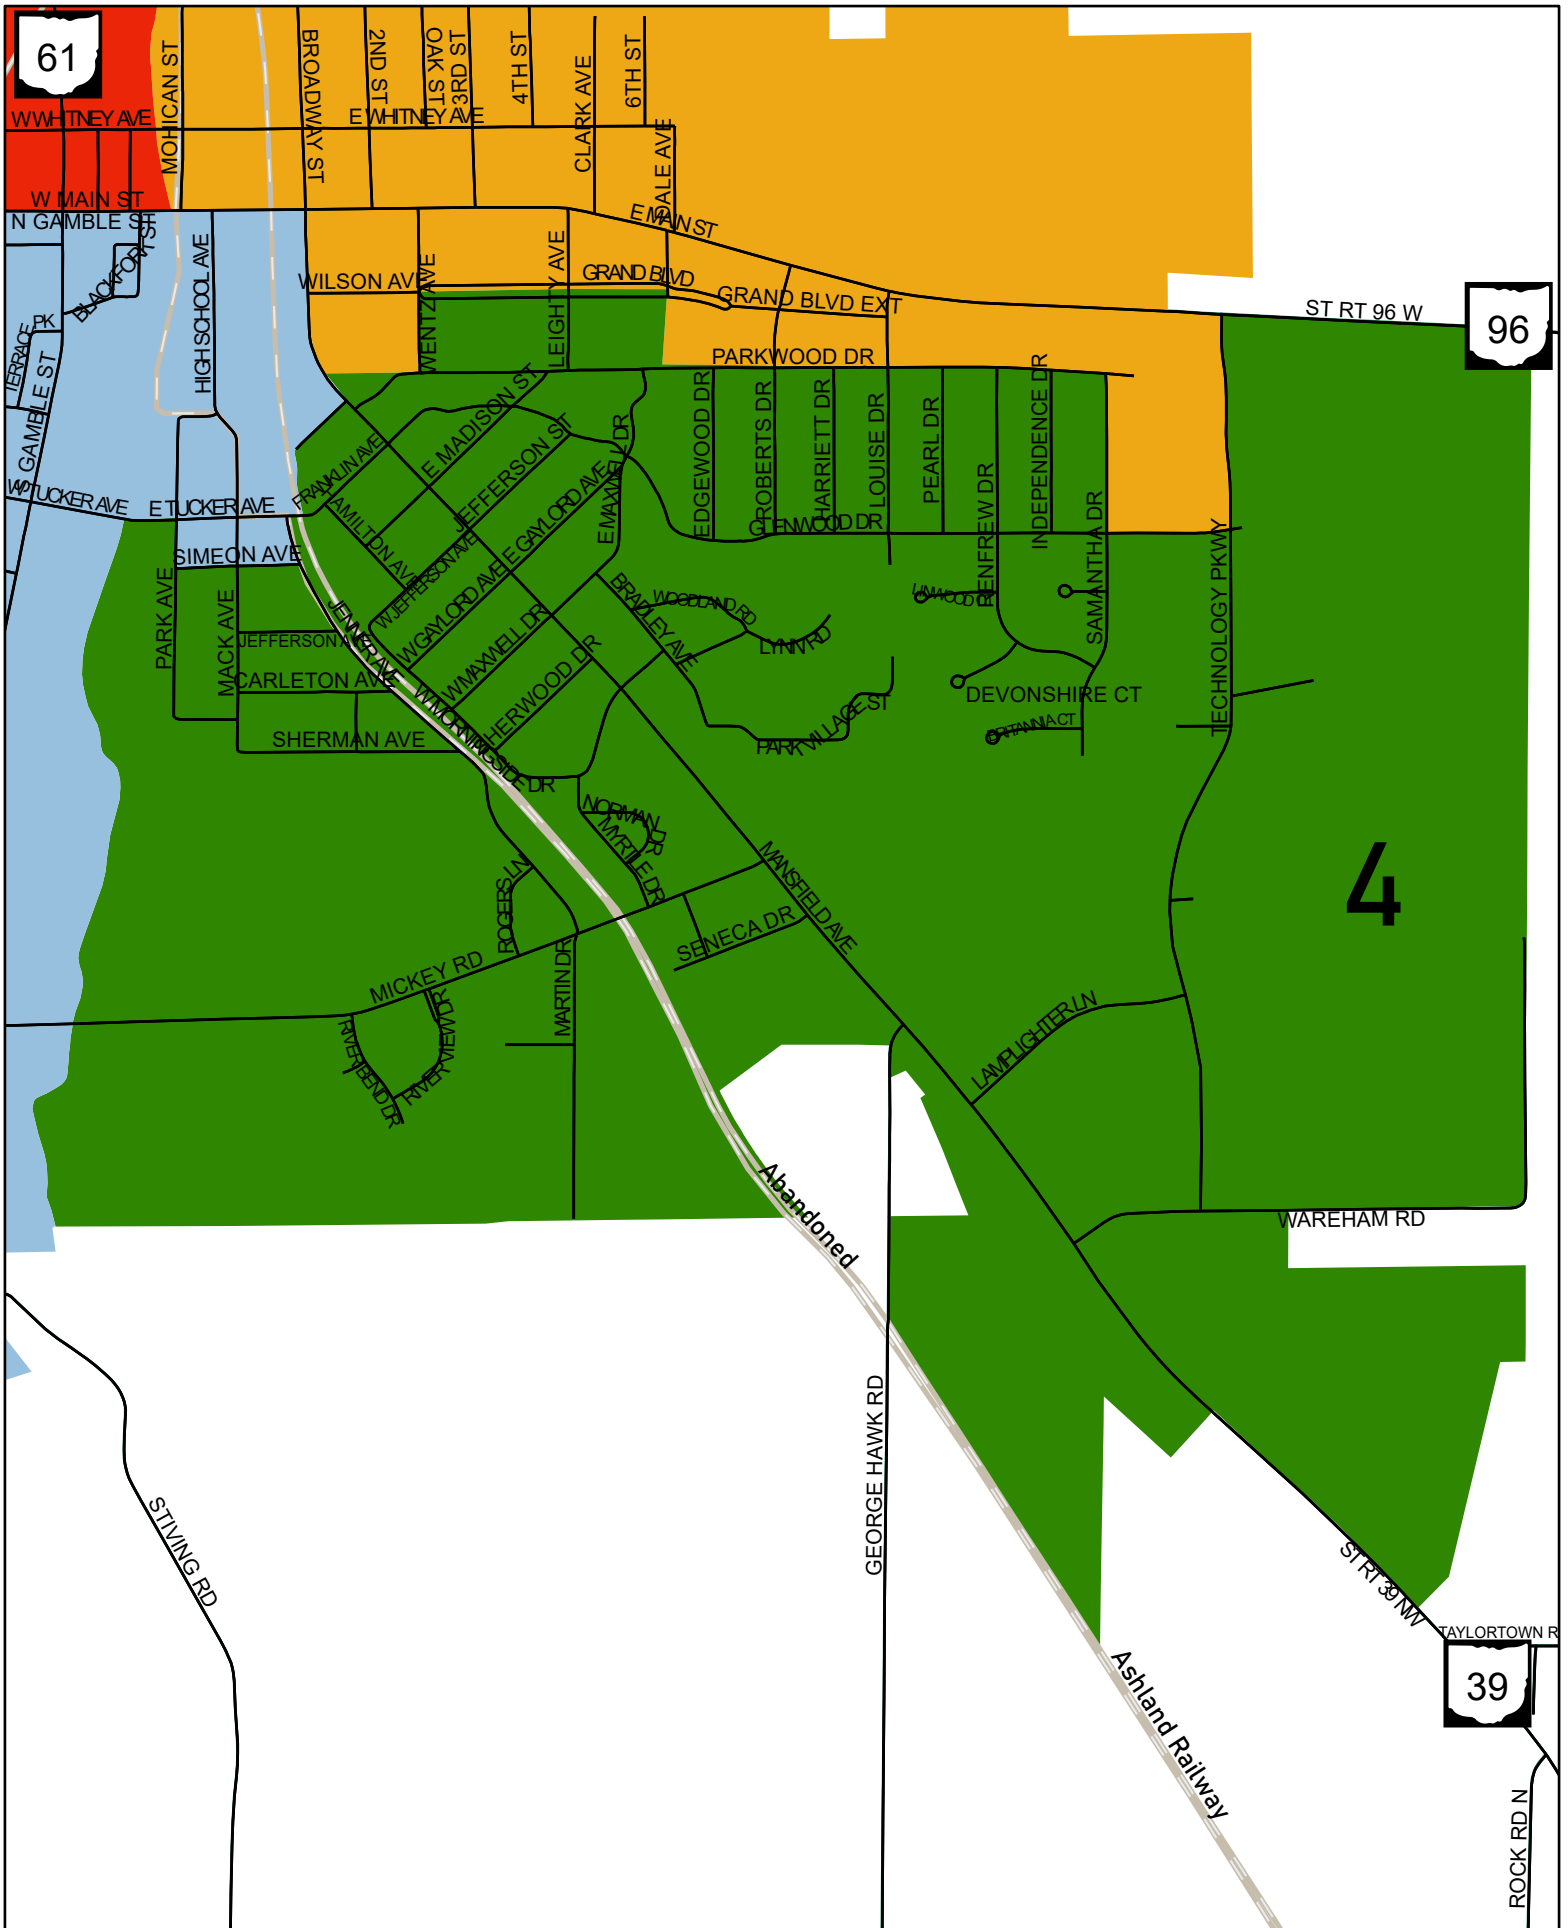

City of Shelby Ward: 4

61

96

4

39

0 1,000 2,000 Feet