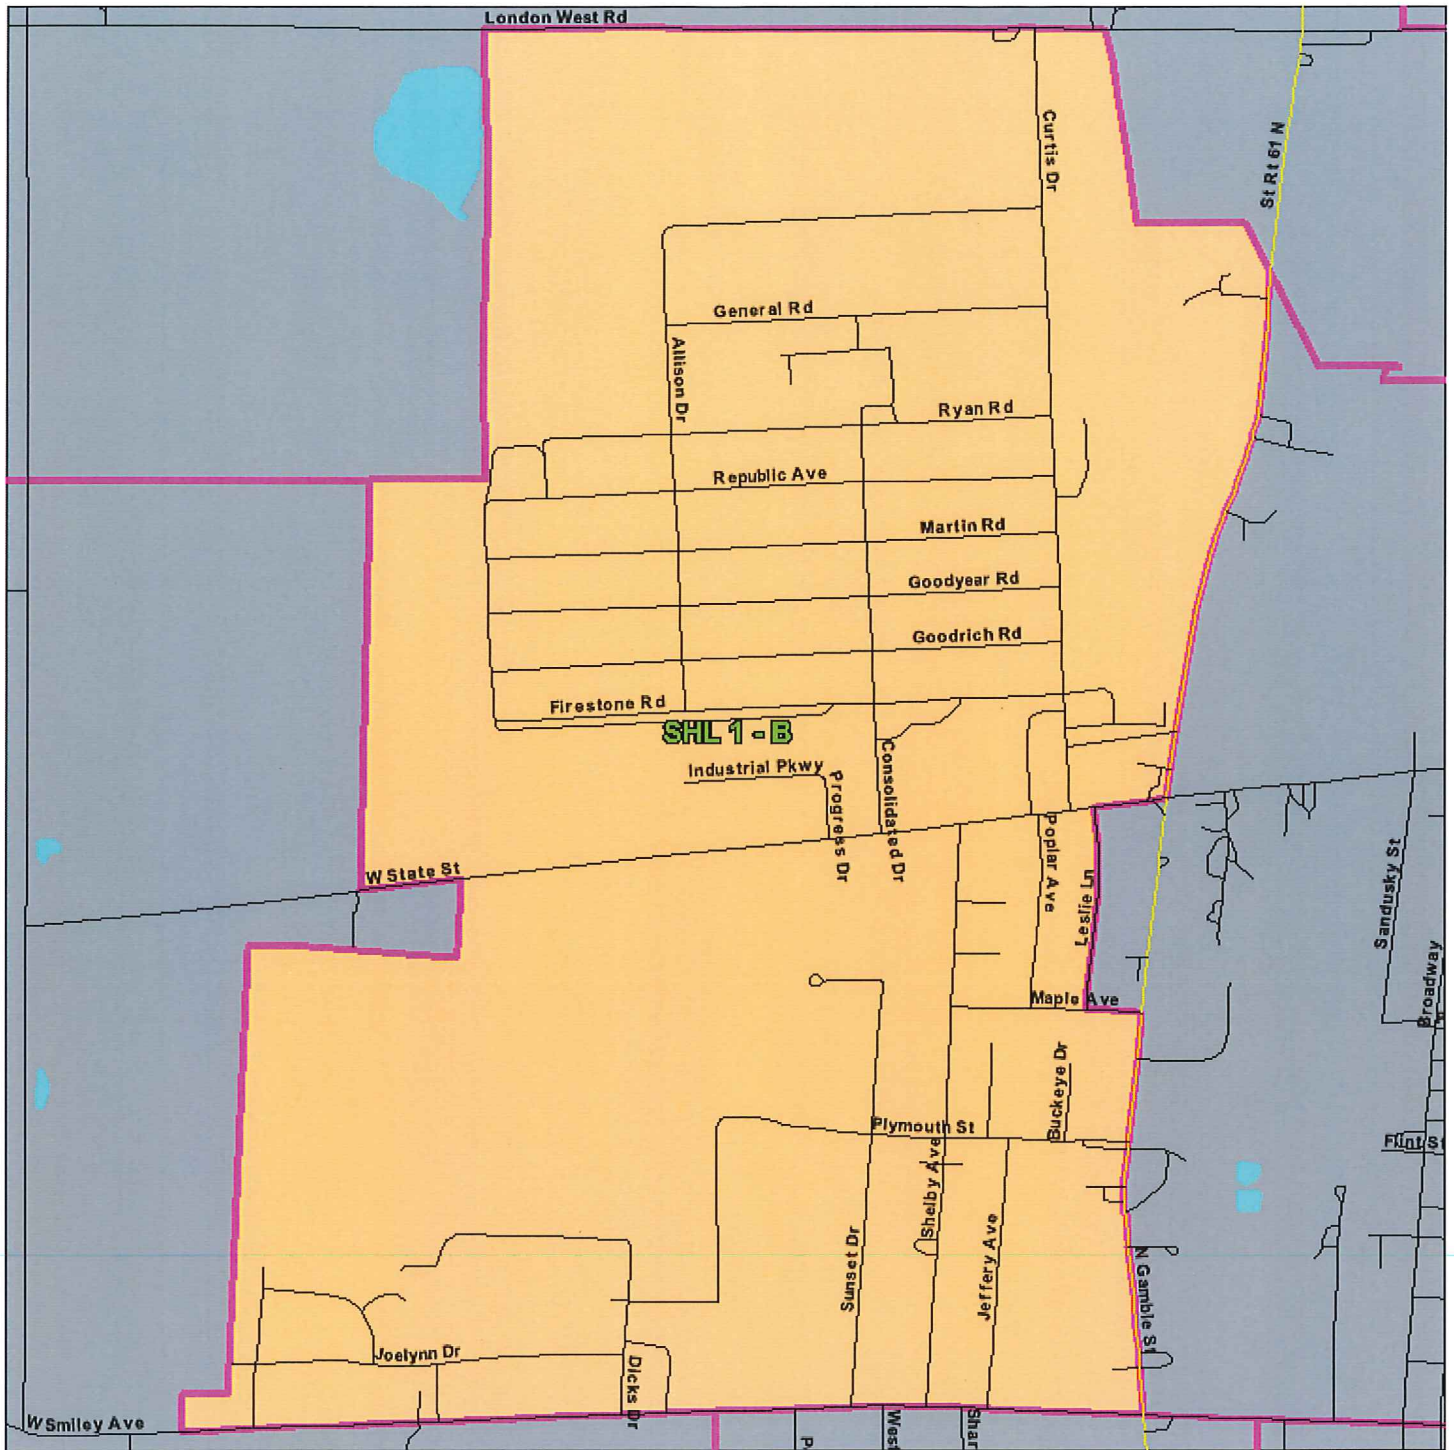

SHL 1-A (0700)
SHELBY SENIOR CENTER
154 NORTH GAMBLE STREET

Voter Precinct SHL 1-A (0700)

STREET_NAME	LOW	HIGH	SIDE
Auburn Ave	12	123	BOTH
Bridge St	14	22	BOTH
Church St	1	99	BOTH
Close St	1	49	BOTH
Jennings Ct	1	27	ODD
Jennings Ct	2	22	EVEN
Marvin Ave	1	99	BOTH
Morris Rd	1	50	BOTH
Morris St	51	74	BOTH
N Gamble St	14	72	EVEN
N Gamble St	15	69	ODD
N Long St	1	21	BOTH
Plum Ave	1	47	ODD
Plum Ave	2	64	EVEN
Post St 1	99	BOTH	
Raymond Ave	11	96	BOTH
Sharon St	7	99	BOTH
W Main St	9	369	ODD
W Smiley Ave	2	116	EVEN
W Whitney Ave	1	111	ODD
W Whitney Ave	2	24	EVEN
W Whitney Ave	38	110	EVEN
Washington St	1	99	BOTH
Water St	1	99	BOTH
West St	1	69	BOTH

SHL 1-B (0710)
SHELBY SENIOR CENTER
154 NORTH GAMBLE STREET

Voter Precinct SHL 1-B (0710)

STREET_NAME	LOW	HIGH	SIDE
Buckeye Dr	1	99	BOTH
Cross Country Ln	15	51	BOTH
Curtis Dr	100	199	BOTH
Dicks Dr	1	199	BOTH
Industrial Pkwy	3800	4100	BOTH
Jeffery Ave	1	99	ODD
Jeffery Ave	2	72	EVEN
Joelynn Dr	196	246	BOTH
Knoll View Cir	85	125	ODD
Knoll View Cir	88	104	EVEN
Knoll View Dr	110	126	BOTH
Leslie Ln	136	168	EVEN
London West Rd	4133	4479	ODD
Maple Ave	2	32	EVEN
Maple Ave	17	33	ODD
N Gamble St	74	138	EVEN
N Gamble St	192	236	EVEN
Pine Ave	5	15	BOTH
Plymouth St	1	71	ODD
Plymouth St	2	98	EVEN
Plymouth St	81	99	ODD
Poplar Ave	135	171	ODD
Poplar Ave	138	168	EVEN
Progress Dr	200	240	BOTH
Ranscott Dr	2	18	EVEN
Ranscott Dr	13	17	ODD
Shelby Ave	4	129	BOTH
Shelby Villa	1	99	BOTH
Spruce Ave	25	46	BOTH
Sunset Dr	1	65	BOTH
W Smiley Ave	21	177	ODD
W State St	11	85	ODD
W State St	16	90	EVEN
West Crest Dr	1	21	BOTH